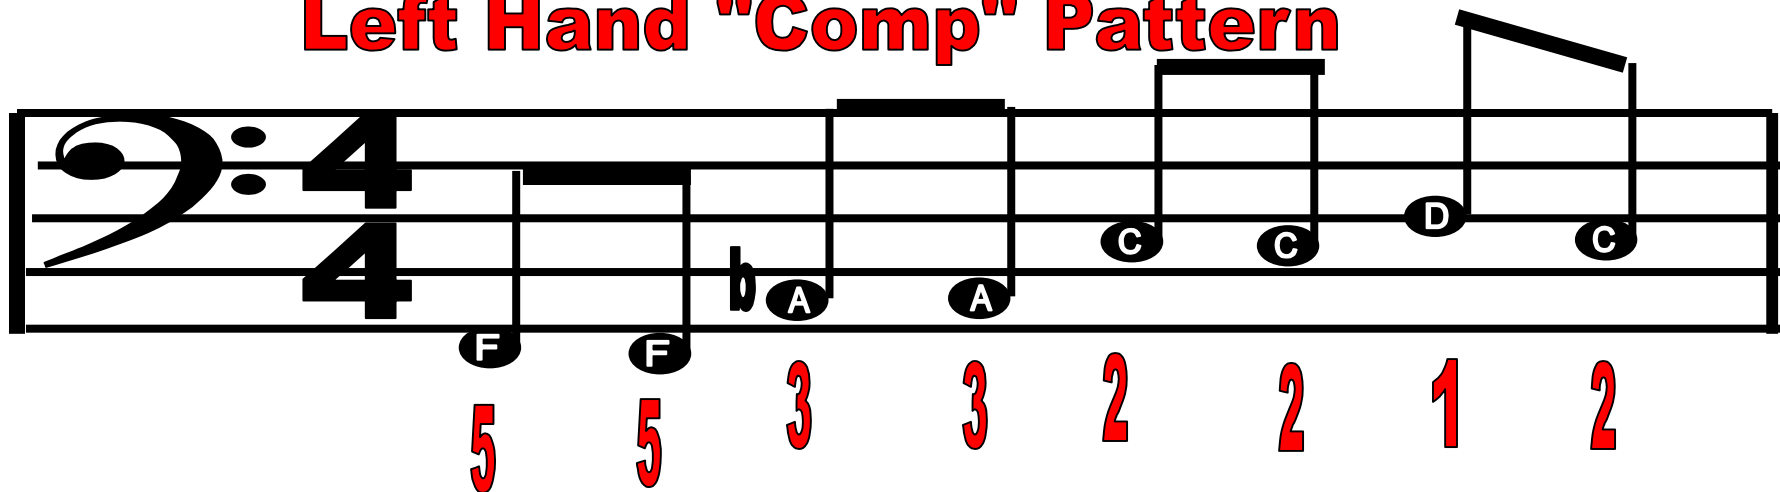

Left Hand Chord Pattern Diagrams For The Song: "SPRING UP OH WELL"

F6

Left Hand "Comp" Pattern

5 5 3 3 2 2 1 2

Left Hand Finger Numbers