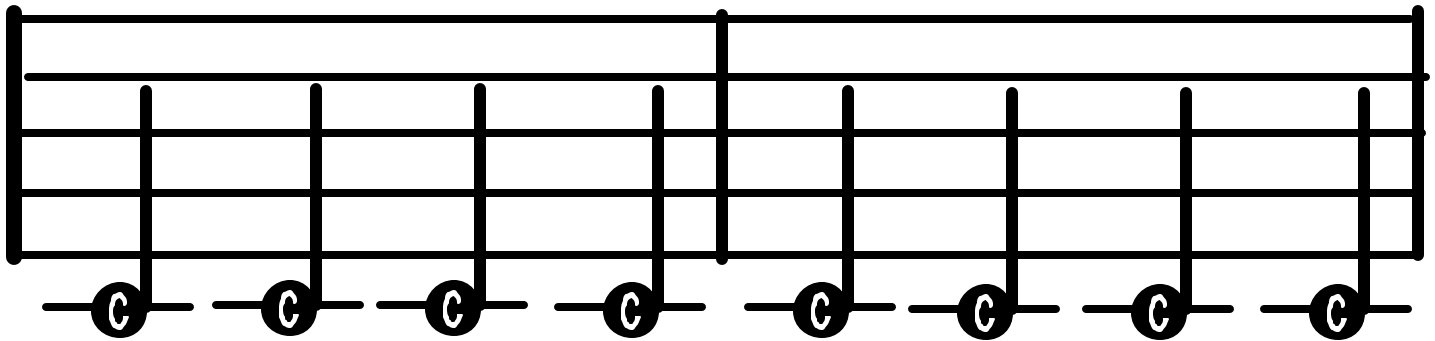

DIFFERENT KINDS OF NOTES - C

The above note is middle C. It is displayed here as a **WHOLE NOTE**. Play Middle C and keep the key pressed down for 4 counts. **WHOLE NOTES** always receive 4 counts

This is middle C as a half note. Press down on the middle C key and keep it pressed down for 2 counts. **HALF NOTES** receive 2 counts. Half notes have a stem.

These black notes are **QUARTER NOTES**. Play each note for one count only.