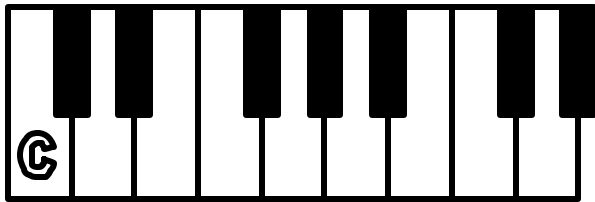

DIFFERENT KINDS OF NOTES - C

The above note is middle C. It is displayed here as a **WHOLE NOTE**. Play Middle C and keep the key pressed down for 4 counts. **WHOLE NOTES** always receive 4 counts

This is middle C as a half note. Press down on the middle C key and keep it pressed down for 2 counts. **HALF NOTES** receive 2 counts. Half notes have a stem.

These black notes are **QUARTER NOTES**. Play each note for one count only.