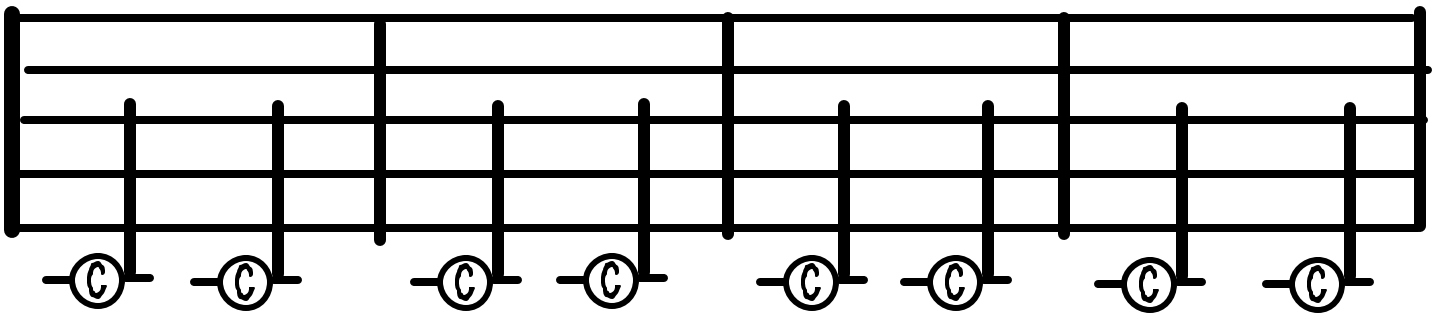

DIFFERENT KINDS OF NOTES - C

The above note is middle C. It is displayed here as a **WHOLE NOTE**. Play Middle C and keep the key pressed down for 4 counts. **WHOLE NOTES** always receive 4 counts

This is middle C as a half note. Press down on the middle C key and keep it pressed down for 2 counts. **HALF NOTES** receive 2 counts. Half notes have a stem.

These black notes are **QUARTER NOTES**. Play each note for one count only.